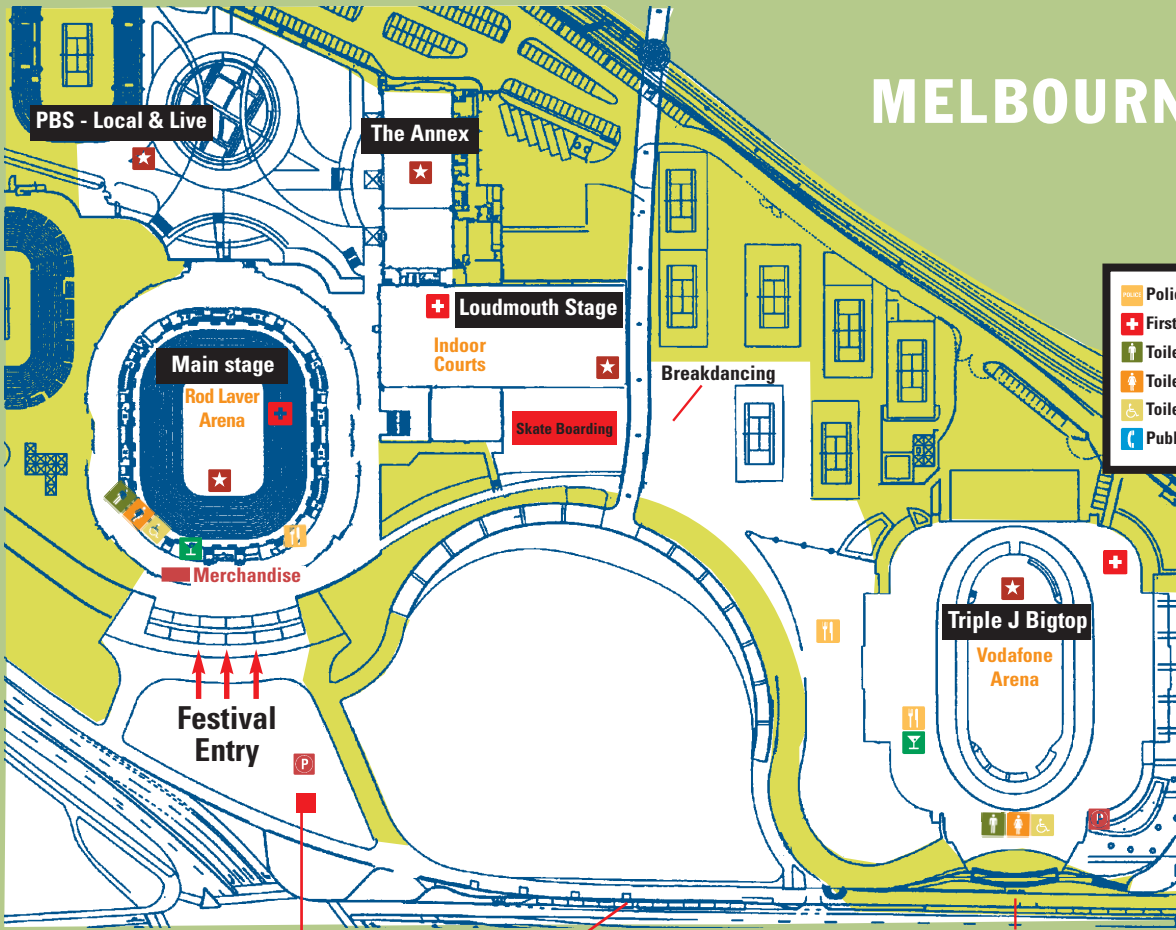

## MELBOURNE SITE MAP

Police	Programmes
First Aid	Bar
Toilets Male	Food
Toilets Female	Stages
Toilets Disabled	No public access
Public Telephone	Merchandise

Ticket Collection

Taxi Rank

Drop Off/ Pick Up Zone